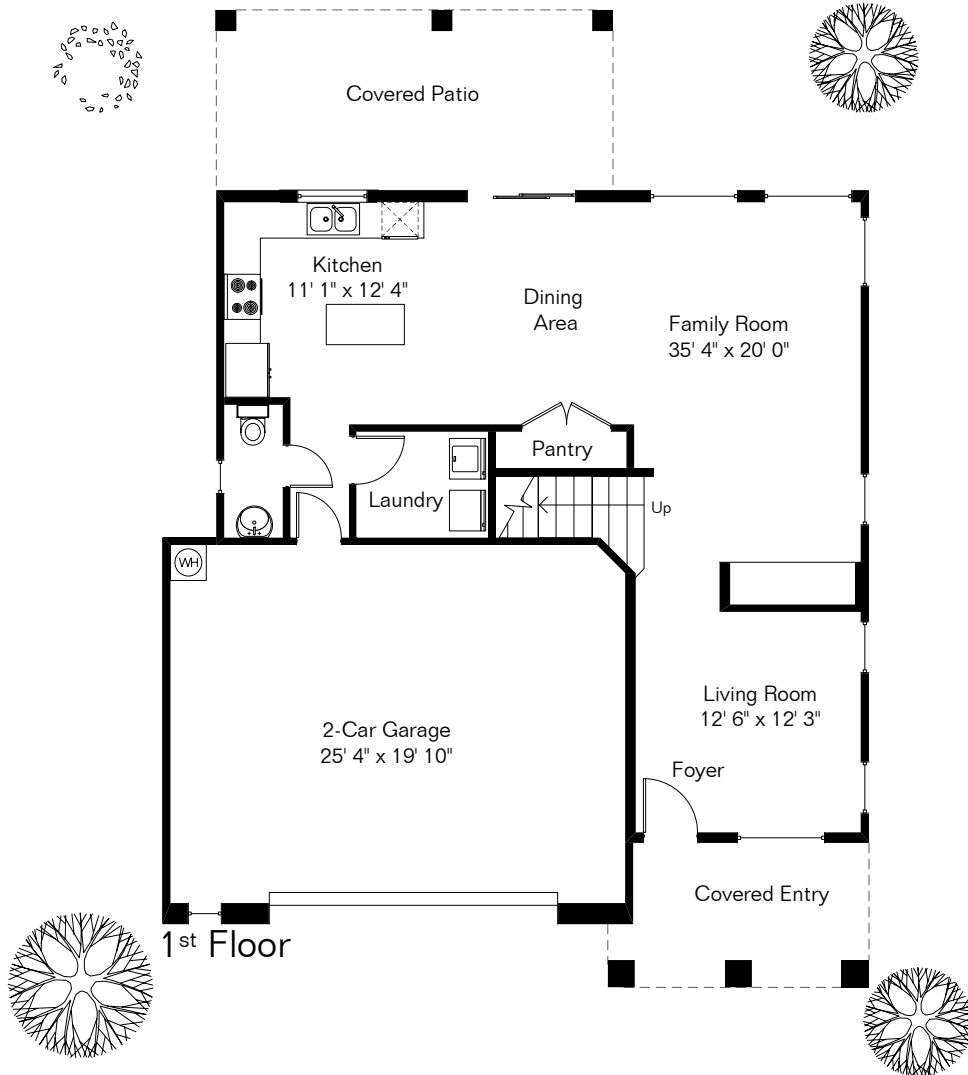

The square footages and room size information are deemed to be reliable but are not guaranteed and should be independently verified. This drawing is for marketing purposes only.

535 W Camino Sorpresa

Presented by Pam Treece
 Long Realty Company
 (520) 275-2664

1st Floor 940 Sq Ft
 2nd Floor 1,202 Sq Ft
 Total Living Area 2,142 Sq Ft
 Garage 543 Sq Ft

Site Visit January 2024

0 ft. 6 ft. 10 ft. 20 ft.

Copyright 2024 Floor Plans First! LLC
 All Rights Reserved.

Floor Plans First! LLC
 See the Floor Plan First™