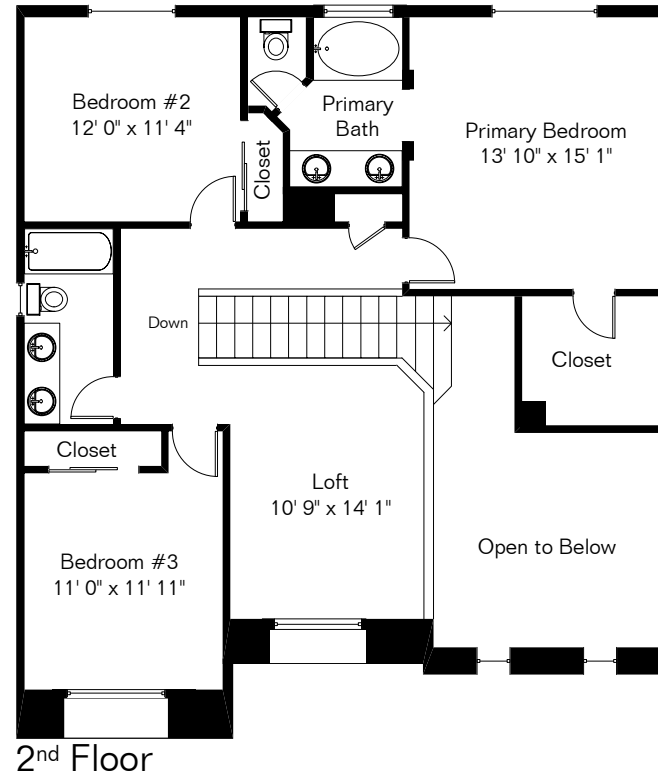

The square footages and room size information are deemed to be reliable but are not guaranteed and should be independently verified. This drawing is for marketing purposes only.

535 W Camino Sorpresa

Presented by Pam Treece
 Long Realty Company
 (520) 275-2664

1st Floor 940 Sq Ft
 2nd Floor 1,202 Sq Ft
 Total Living Area 2,142 Sq Ft
 Garage 543 Sq Ft

Site Visit January 2024

0 ft. 6 ft. 10 ft. 20 ft.

Copyright 2024 Floor Plans First! LLC
 All Rights Reserved.

Floor Plans First! LLC
 See the Floor Plan First™